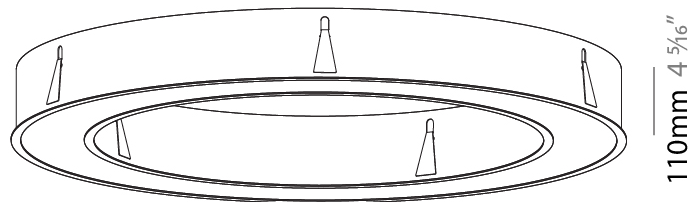

Shape: Round
Diameter (mm): 1270
Diameter (in): 50
Height (mm): 110
Height (in): 4 5/16
Min. Recessing Depth (mm): 120
Min. Recessing Depth (in): 4 3/4
Weight (kg): 15.446
Weight (lbs): 34.05
Diffuser: PMMA - Opal or Micro-Prism
Fixture Finish: SSR / BKV / CWI / CRY / HAB / UFT / ITA / RUA / FTG / MYG / LOD / PUS / FRO / FUP / KIA / POP / BLS / SPG / MEY / GOH / CHC / COM / ABZ / JAG / OBR / MOS / ROR
Fixture Material: PMMA / Aluminum
Cut-out Measurements: Dia. 1260mm / 49 5/8"

Certified By: Certified for North American Standards
IP rating: IP20

Ø 928mm 36 9/16"

Ø 1270mm 50 "

110mm 4 5/16"

1260mm x 940mm
49 5/8" x 37"

120mm
4 3/4"

10 - 15mm
3/8" - 9/16"

GLORIOUS 150 RECESSED