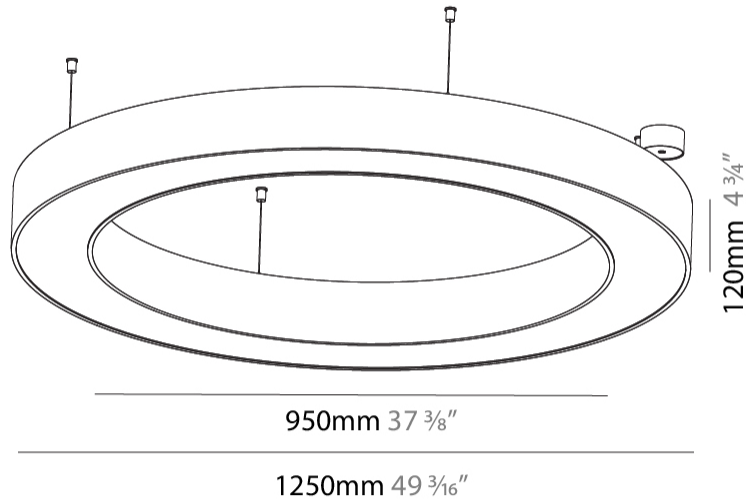

GENERAL

Series: Glorious
Subseries: Glorious 150
Partner: Prolicht
Division: Architectural
Installation: Suspension
Product Type: Pendant
Mounting Location: Ceiling
Light Distribution: Direct

PHYSICAL

Shape: Round
Diameter (mm): 1250
Diameter (in): 49 3/16
Height (mm): 120
Height (in): 4 3/4
Max. Overall Height (mm): 2120
Max. Overall Height (in): 83 7/16
Weight (kg): 12.847
Weight (lbs): 28.26
Diffuser: [PMMA - Opal or Micro-Prism](#)
Fixture Finish: [SSR / BKV / CWI / CRY / HAB / UFT / ITA / RUA / FTG / MYG / LOD / PUS / FRO / FUP / KIA / POP / BLS / SPG / MEY / GOH / CHC / COM / ABZ / JAG / OBR / MOS / ROR](#)
Fixture Material: PMMA / Aluminum

ELECTRICAL

Lamp Type: LED (Zhaga Standard)
Input Wattage (W): 58.7
Total Output Wattage (W): 48 / 38.4 (3500K)
Dimming: [0-10V Dimming / Phase Dimming (120Vac Only)](#)
Driver Included: Yes
Driver Location: Integrated
Driver Type: Constant Current
Driver Class: Class 2
Input Voltage (V): 120 - 277
Constant Current (MA): 350 / 1200 (3500K)

LED

Color Temperature (°K): [2700 / 3000 / 3500 / 4000](#)
Max. Delivered Lumen (lm): Max 5345
Nominal Lumen (lm): Max 8060
CRI: >90 CRI
Efficiency (%): 0.65
Lamp Life (hrs): 50000

OPTICAL

RATINGS AND CERTIFICATIONS

Certified By: Certified for North American Standards
IP rating: IP20