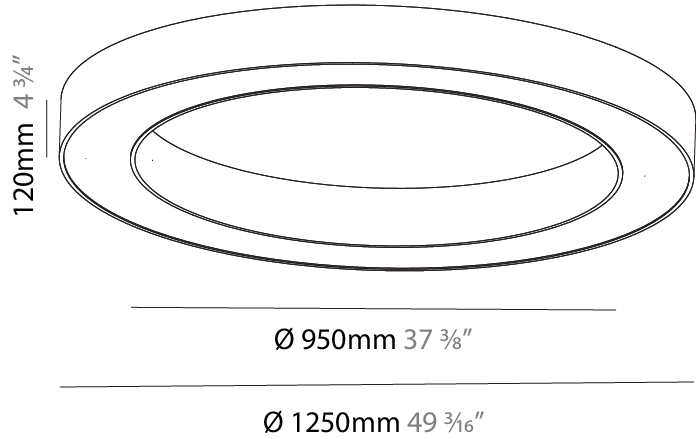

1. To build a product code in our configurator select the specify button on the base model # product page
2. To build a manual product code on this datasheet choose from the options listed below in blue font and add the suffix to the base model #

GENERAL

Series: Glorious
Subseries: Glorious 150
Partner: Prolicht
Division: Architectural
Installation: Surface
Product Type: Ceiling Surface
Mounting Location: Ceiling
Light Distribution: Direct

PHYSICAL

Shape: Round
Diameter (mm): 1250
Diameter (in): 49 3/16
Height (mm): 120
Height (in): 4 3/4
Weight (kg): 12.465
Weight (lbs): 27.42
Diffuser: PMMA - Opal / Microprism
Fixture Finish: SSR / BKV / CWI / CRY / HAB / UFT / ITA / RUA / FTG / MYG / LOD / PUS / FRO / FUP / KIA / POP / BLS / SPG / MEY / GOH / CHC / COM / ABZ / JAG / OBR / MOS / ROR
Fixture Material: PMMA / Aluminum

ELECTRICAL

Lamp Type: LED (Zhaga Standard)
Input Wattage (W): 58.7
Total Output Wattage (W): 48 / 38.4 (3500K)
Dimming: 0-10V Dimming / Phase Dimming (120Vac Only)
Driver Included: Yes
Driver Location: Integrated
Driver Type: Constant Current - 120 / 277Vac
Driver Class: Class 2
Input Voltage (V): 120 - 277
Constant Current (MA): 350 / 1200 (3500K)

LED

Color Temperature (°K): 2700 / 3000 / 3500 / 4000
Max. Delivered Lumen (lm): Max 5345
Nominal Lumen (lm): Max 8060
CRI: >90 CRI
Efficiency (%): 65
Lamp Life (hrs): 50000

OPTICAL

RATINGS AND CERTIFICATIONS

Certified By: Certified for North American Standards
IP rating: IP20