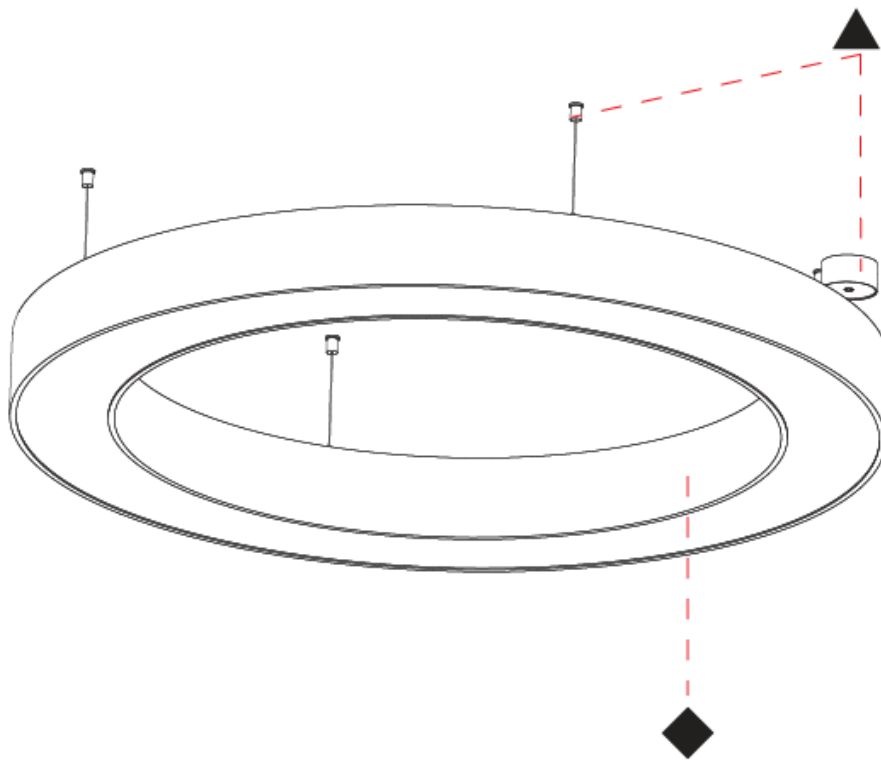

GLORIOUS 150 SUSPENSION

A30231-

PROJECT	_____
TYPE	_____
SPECIFIER	_____
QUANTITY	_____
DATE	_____

A